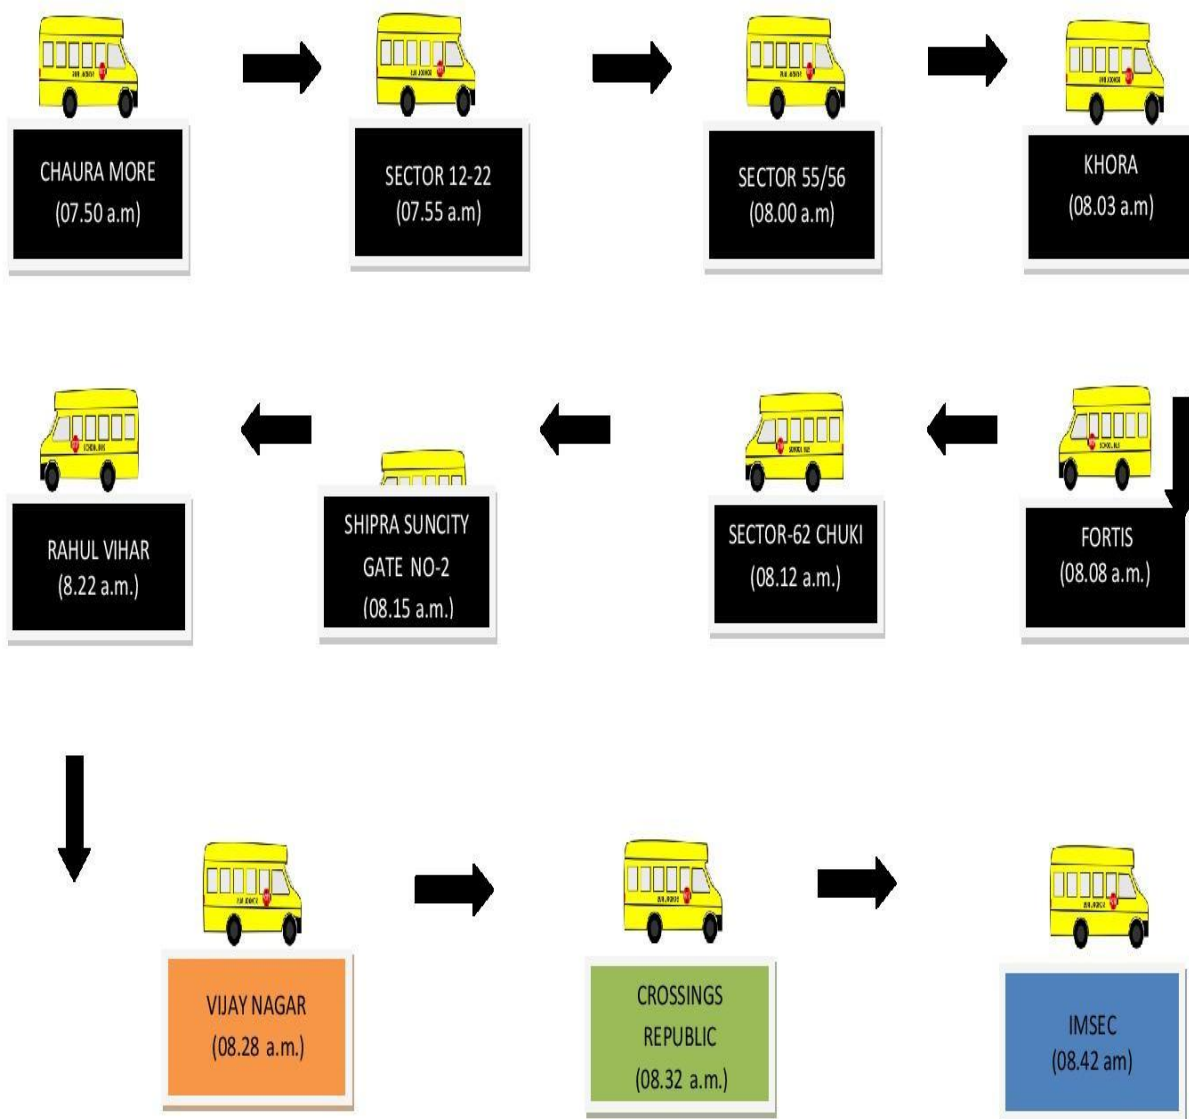

# Transport Facility of IMS Engineering College

## Route I Session 2016-17

**\*Commuters are requested to reach at their respective stops well before time.**

## Route II Session 2016-17

**\*Commuters are requested to reach at their respective stops well before time.**