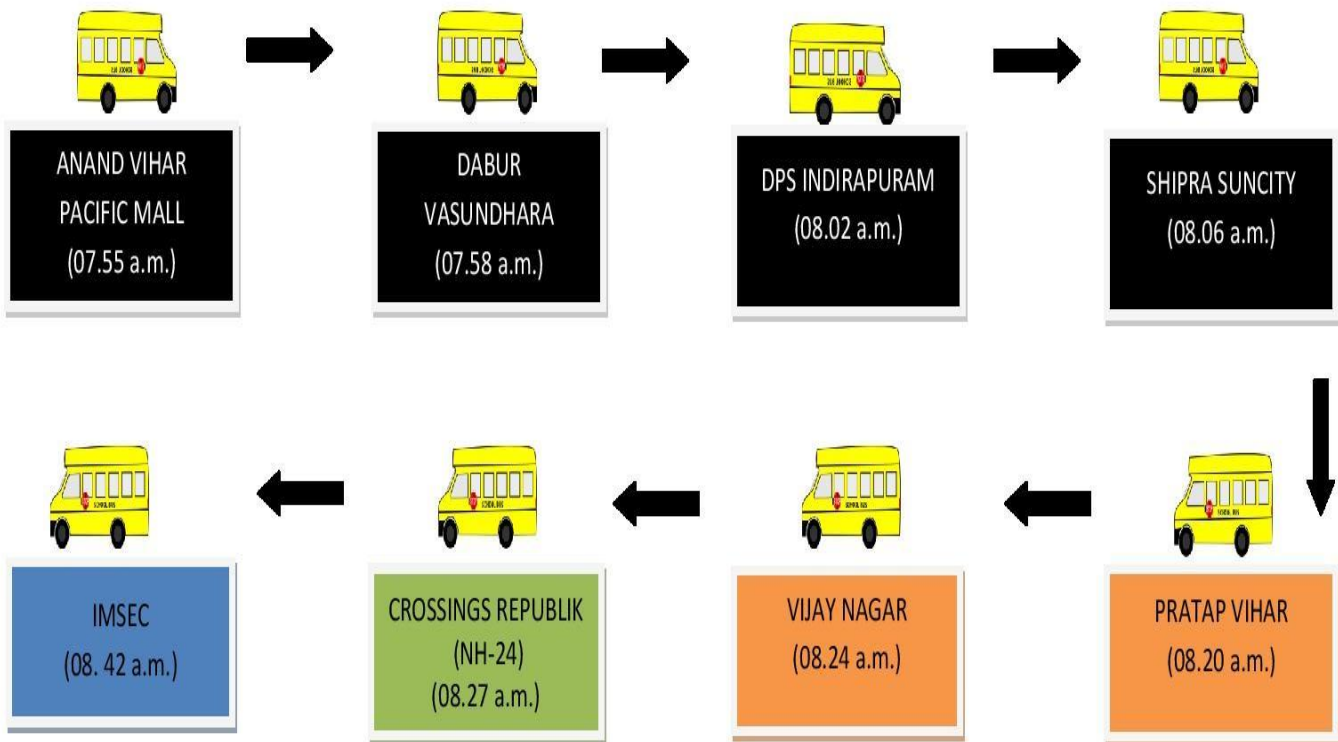

# Transport Facility of IMS Engineering College

## Route I Session 2016-17

**\*Commuters are requested to reach at their respective stops well before time.**

## Route II Session 2016-17

**\*Commuters are requested to reach at their respective stops well before time.**