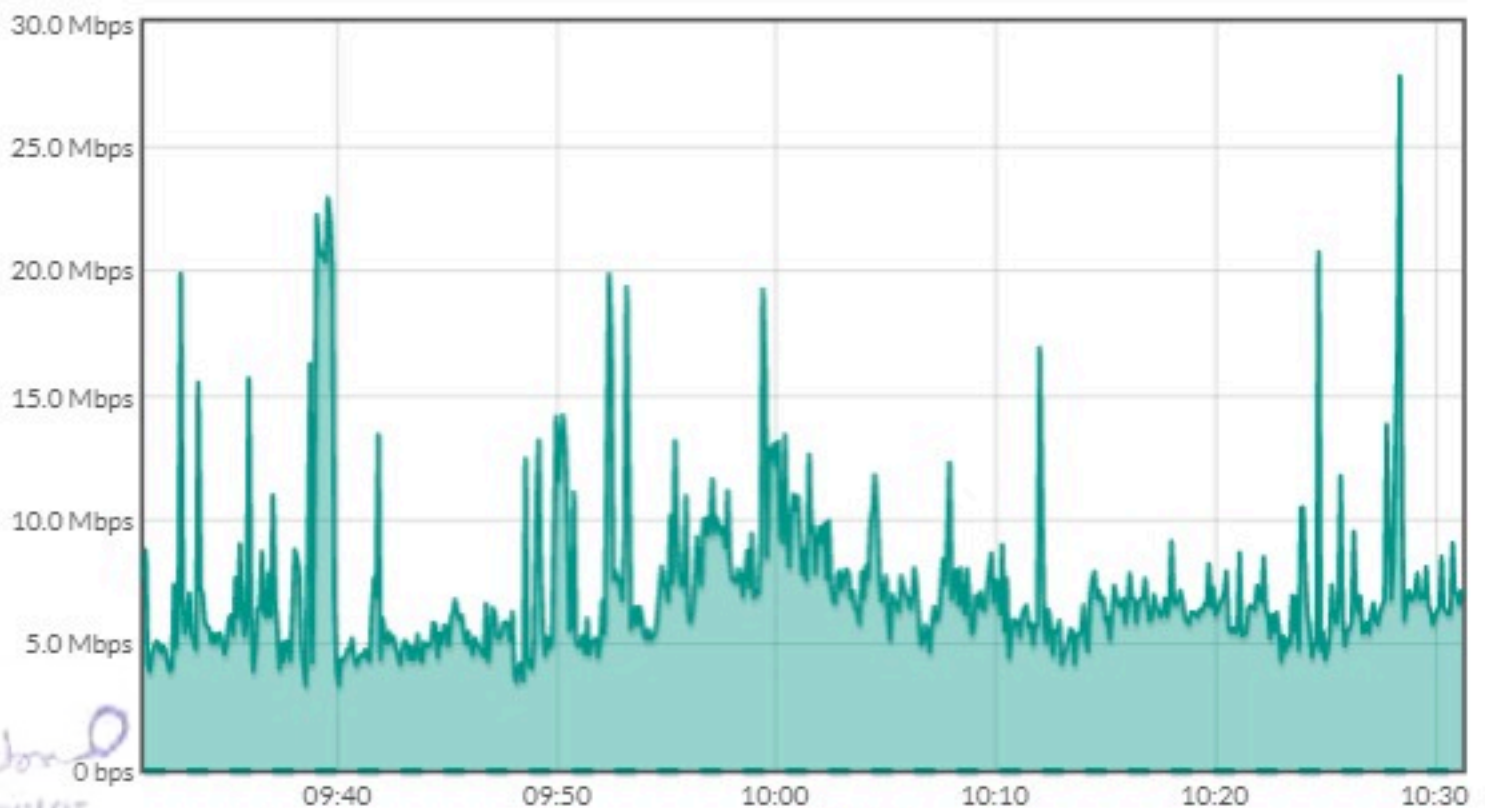

### Bandwidth - Airtel-WAN (port16)

1 hour

Inbound **33.52 Mbps**

Outbound **6.80 Mbps**

*P. K. Sharma*  
Director  
IMS Engineering College  
Ghaziabad