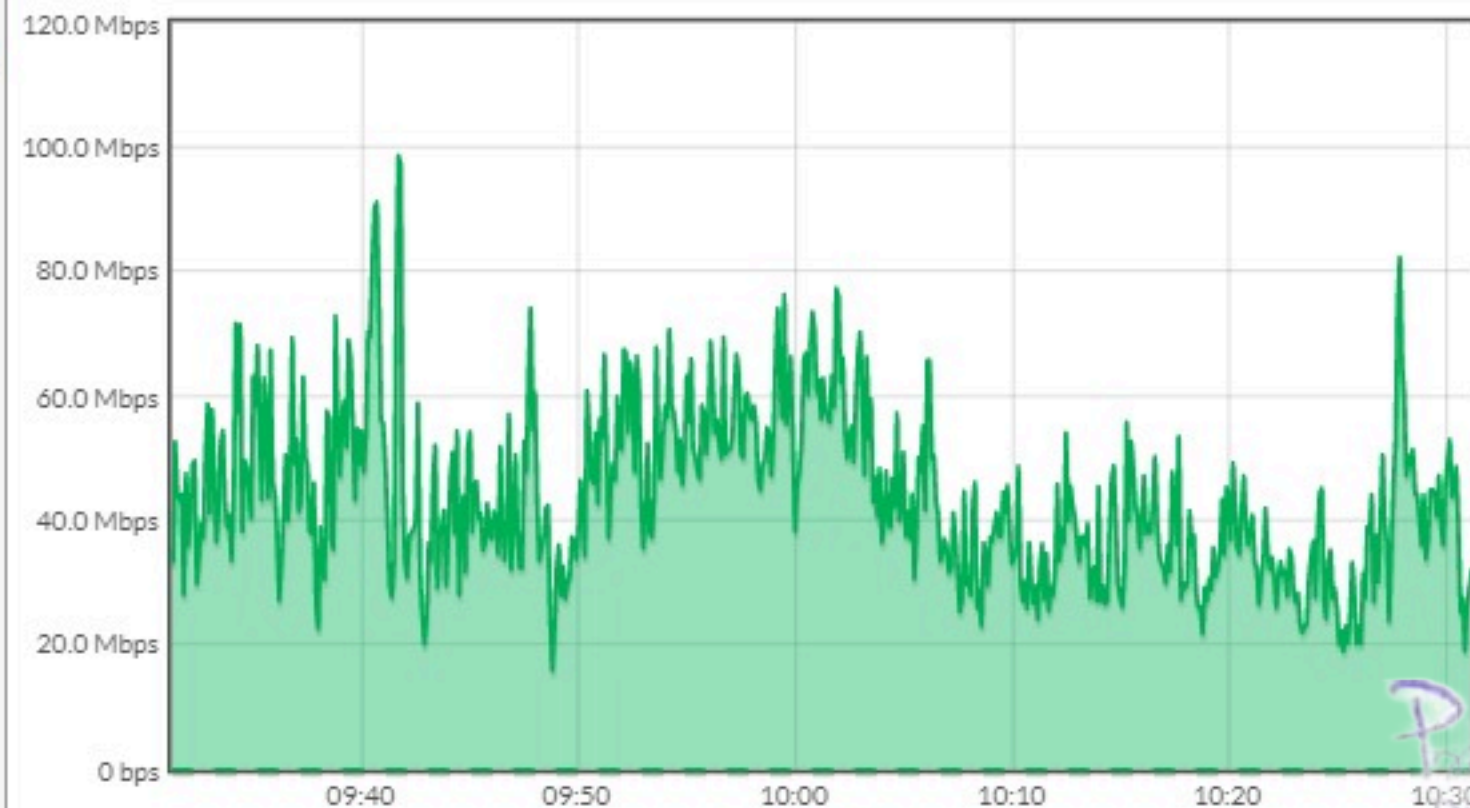

### Bandwidth - Airtel-WAN (port16)

1 hour

Inbound **33.52 Mbps**

Outbound **6.80 Mbps**

*P. K. Sharma*  
Director  
IMS Engineering College  
Ghaziabad